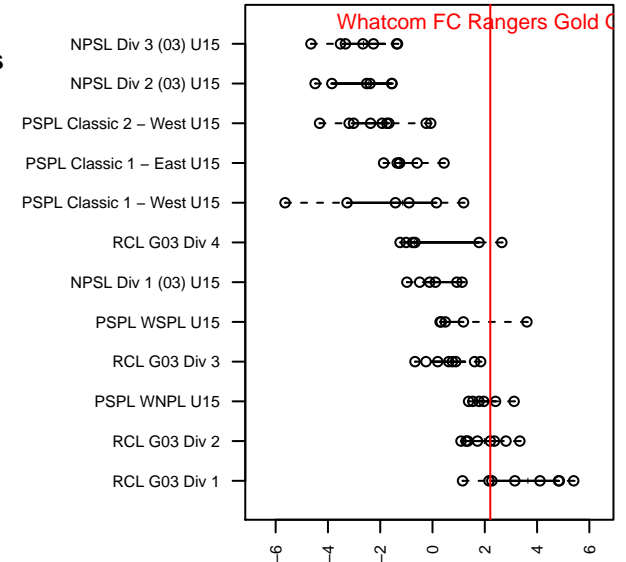

# Whatcom FC Rangers Gold G03

Whatcom FC Rangers  
 Bellingham, WA  
 G03 total strength=1576  
 attack=18.72 defense=11.55  
 fall league = RCL G03 Div 2

alt names used:  
 WFC RANGERS G03 GOLD (WA)  
 Whatcom FC Rangers – G03 Gold  
 Whatcom FC Rangers G03 Gold

Venues played:  
 2017 Baker Blast U16  
 2017 Nike Crossfire Challenge Gold Group U16  
 2017 RCL G03 Div 2  
 2017 PacNW Winter Classic 2003 Premier

**Whatcom FC Rangers Gold G03**  
 Dots are actual minus expected GF (blue circles) and GA (red triangles).  
 Blue line is smoothed change in attack strength. Red is smoothed change in defense strength.

**attack and defense variance (black dot)  
relative to other teams  
and top 10 in region**

**attack and defense rating  
relative to others at age  
and all opponents in last 13 months**

**Performance relative to 13 month average**